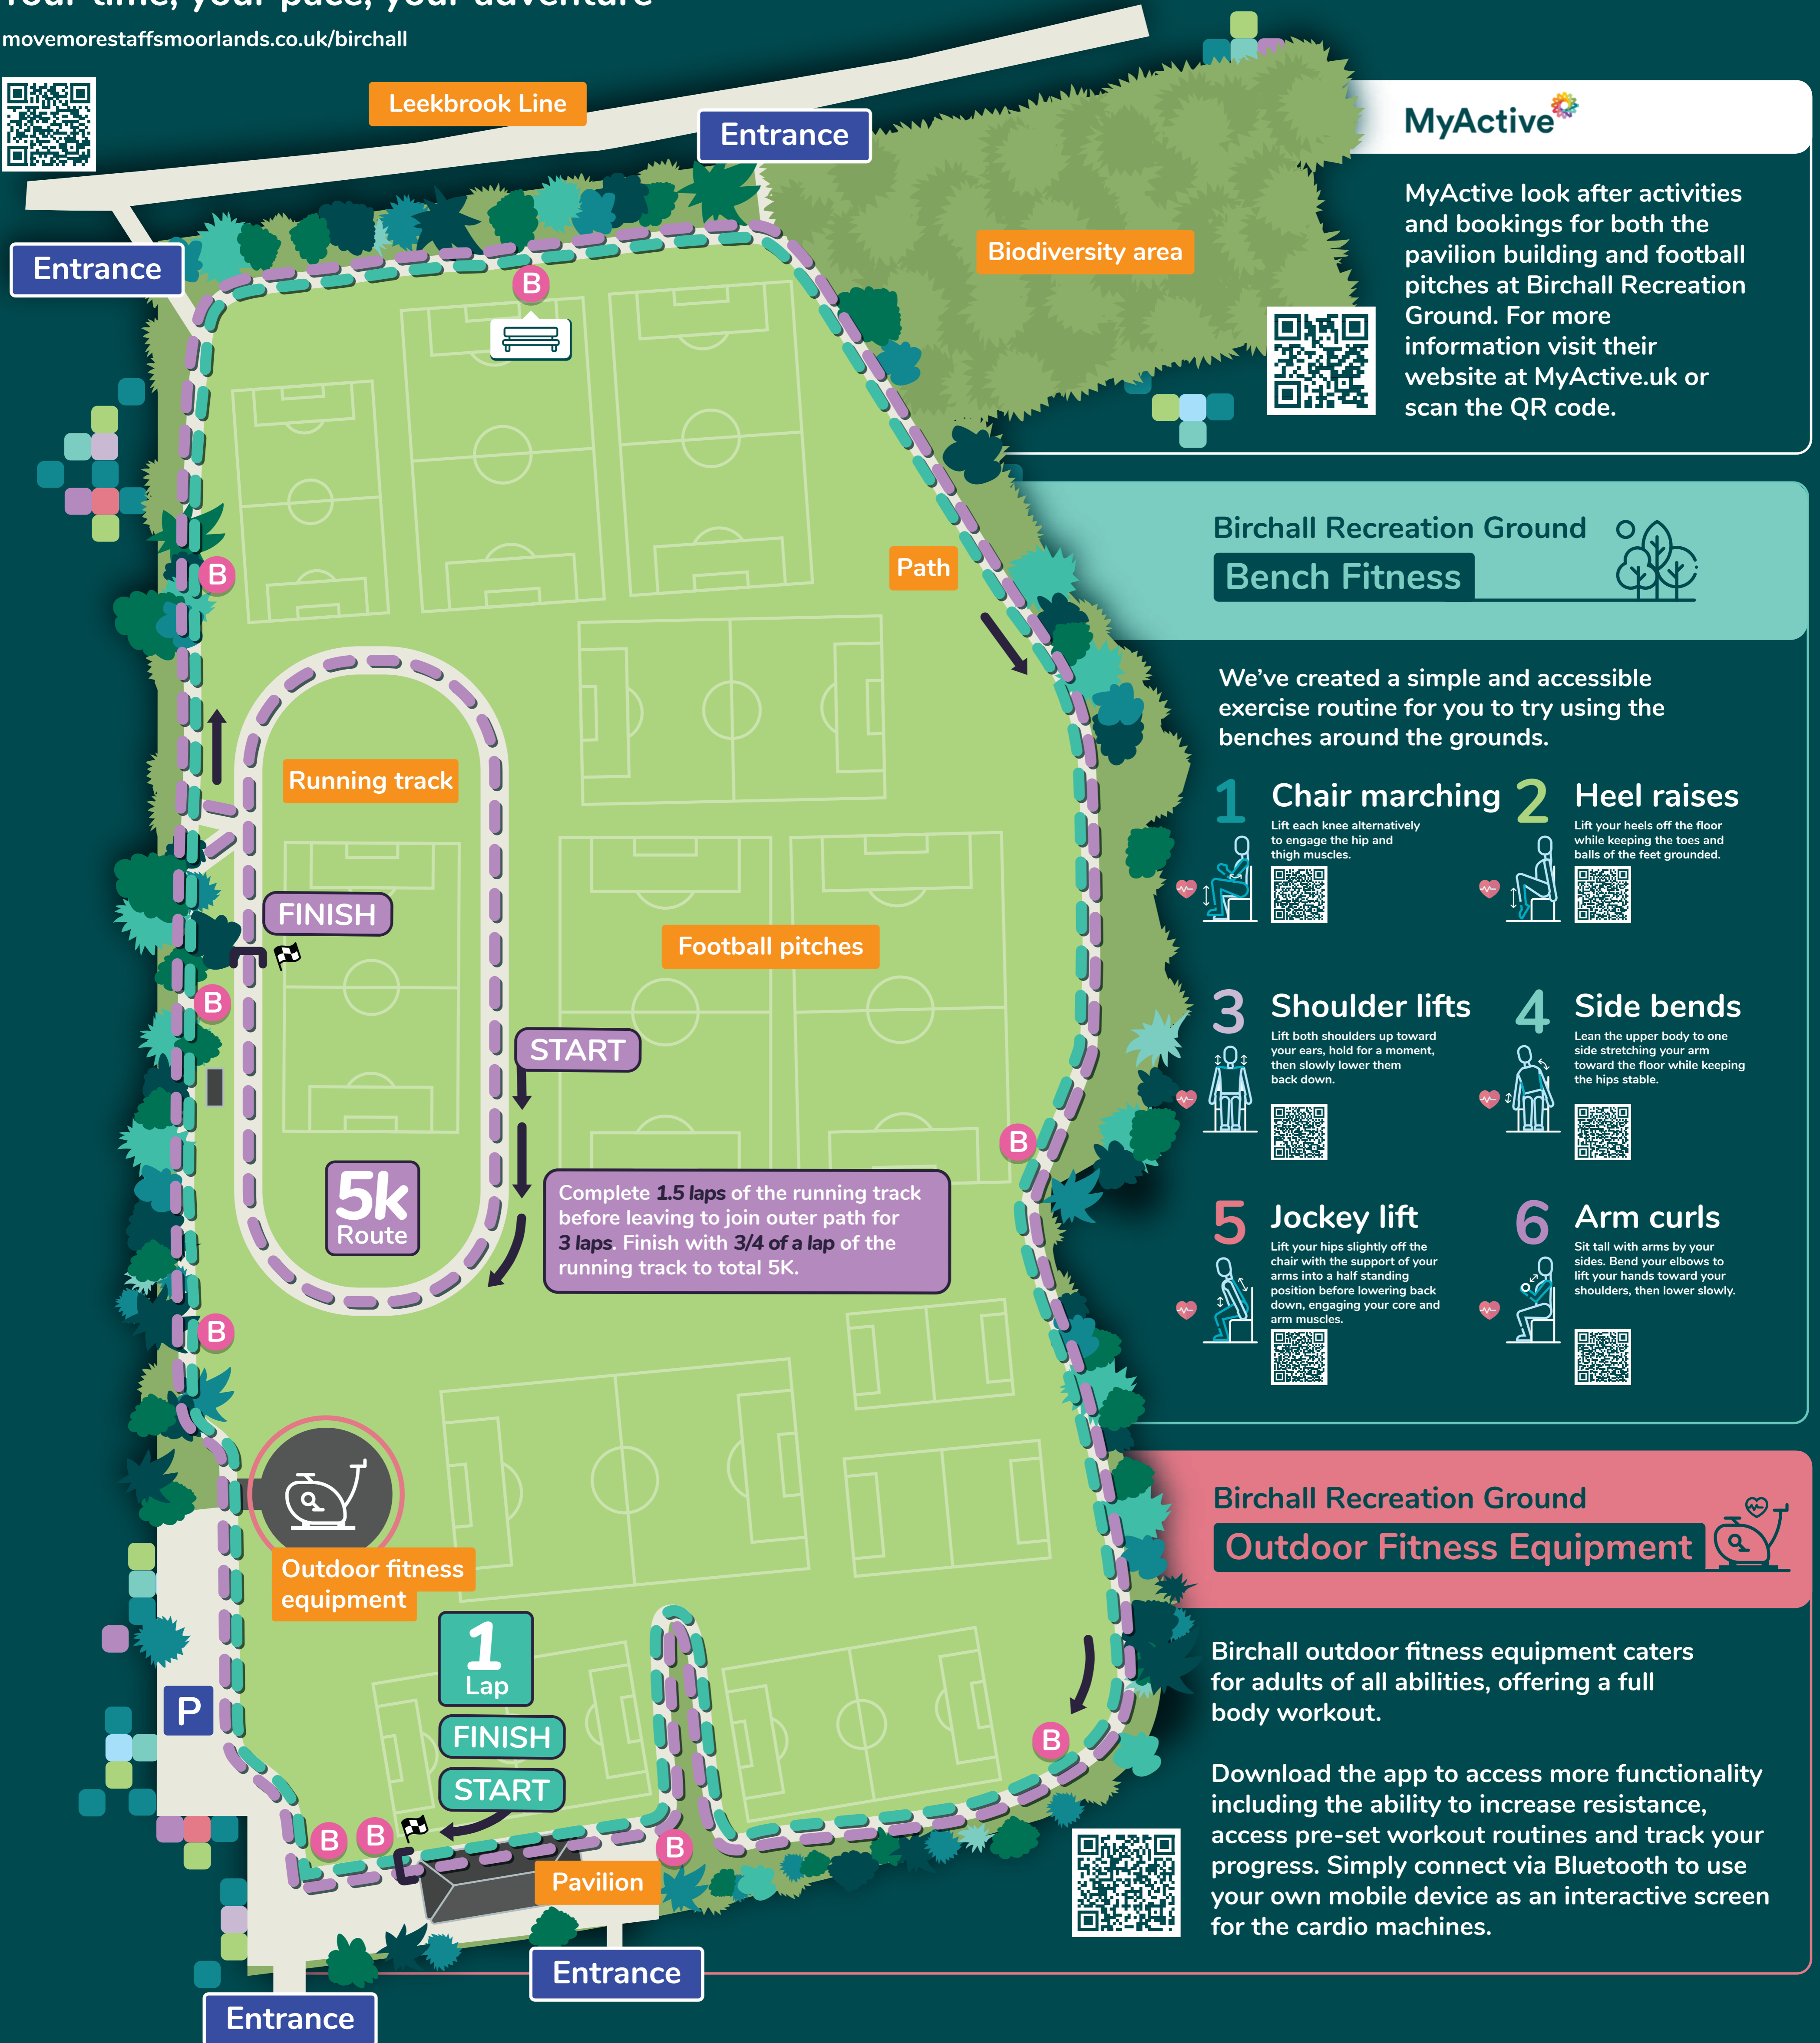

Your time, your pace, your adventure

movemorestaffsmoorlands.co.uk/birchall

MyActive

MyActive look after activities and bookings for both the pavilion building and football pitches at Birchall Recreation Ground. For more information visit their website at MyActive.uk or scan the QR code.

Birchall Recreation Ground

Bench Fitness

We've created a simple and accessible exercise routine for you to try using the benches around the grounds.

- | | |
|---|--|
| <p>1 Chair marching</p> <p>Lift each knee alternatively to engage the hip and thigh muscles.</p>   | <p>2 Heel raises</p> <p>Lift your heels off the floor while keeping the toes and balls of the feet grounded.</p>   |
| <p>3 Shoulder lifts</p> <p>Lift both shoulders up toward your ears, hold for a moment, then slowly lower them back down.</p>   | <p>4 Side bends</p> <p>Lean the upper body to one side stretching your arm toward the floor while keeping the hips stable.</p>   |
| <p>5 Jockey lift</p> <p>Lift your hips slightly off the chair with the support of your arms into a half standing position before lowering back down, engaging your core and arm muscles.</p>   | <p>6 Arm curls</p> <p>Sit tall with arms by your sides. Bend your elbows to lift your hands toward your shoulders, then lower slowly.</p>   |

5k
Route

That's roughly 6,600 steps!

Follow this line on the map >

1
Lap

That's roughly 1,800 steps!

Follow this line on the map >

1 lap = 1.4km

B
Bench Points

Stroll between the benches

Enjoy a walk knowing you can stop and sit down at any time.

B Look out for the bench icons

Scan the QR codes below to download and view the trails on your phone

Or visit movemorestaffsmoorlands.co.uk/birchall